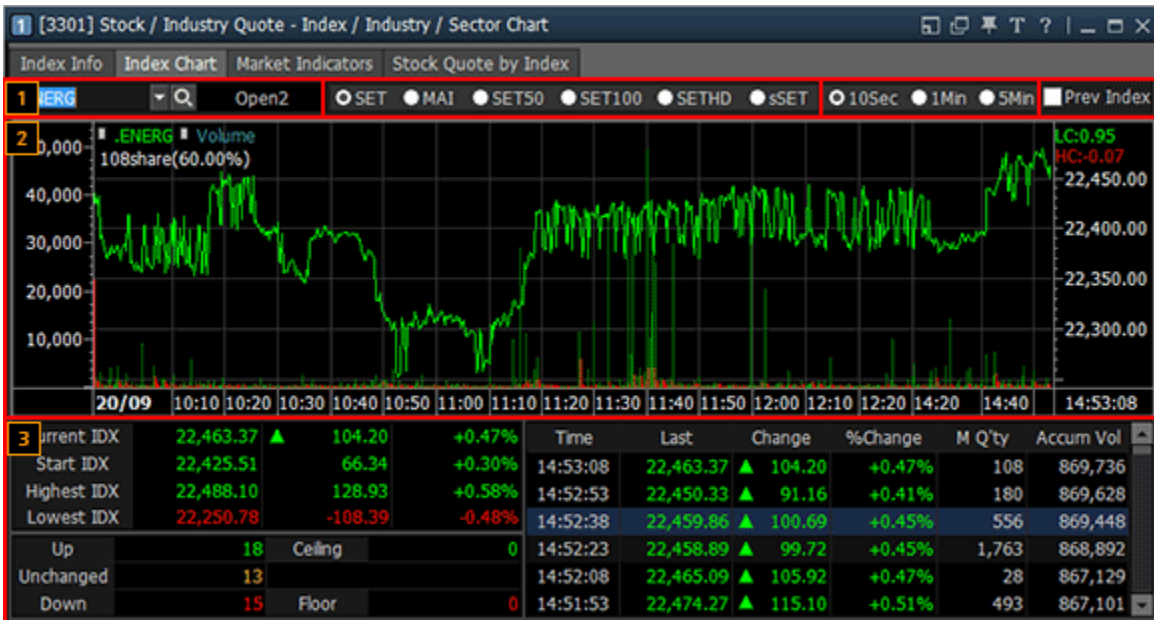

[3301] Index_Industry_Sectro Chart_0.9

1. Overview of Screen

This screen views current index, up/down stocks and hourly index status of industries that represent an index like "SET, MAI, SET50, SET100, SETHD, sSET" using a "10-second/1-minute/5-minute" chart to identify flow of industrial index at a sight.

2. Description of Screen

1 Selection Window

- 1 Directly select a market to view among "SET, MAI, SET50, SET100, SETHD, sSET" or click button to select a market and search an industry.

- A** Select a market to view
- B** A stock can be viewed by industry code and stock name.
- C** Stocks are viewed.
- D** If 'Intermediate search' is checked, intermediate search of the stock can be viewed. If "Keep Search Function Open" is checked, the 'Search' pop-up window is kept instead of disappearing after double clicking and entering industry.

- 2** Select data to be viewed among "10Sec, 1Min, 5Min".
- 3** Select Prev Index to identify flow of industrial index of the previous day.

2 Industry chart of the selected time unit can be viewed.

3 Current index status, up/down stocks and hourly index trend of the selected industry can be viewed